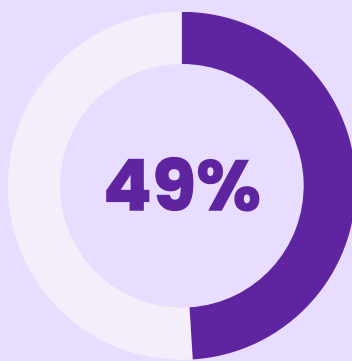

## THE HARSH REALITY

**3 OUT OF 4 SENIOR DOGS**

Never get adopted. ([ASPCA](#))

**2.7 MILLION**

Animals get euthanized annually. Older shelter pets are particularly at risk.

## STATISTICS

Of animal shelters report increase in volume per year.

Of animal shelters report full capacity or overcrowding.

Of dogs entering shelters are euthanized.