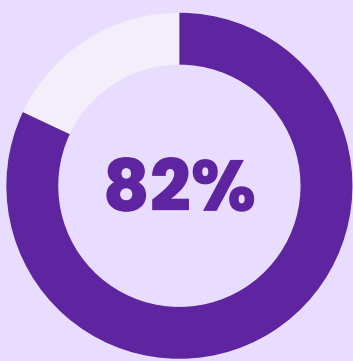

## THE HARSH REALITY

**3 OUT OF 4 SENIOR DOGS**

Never get adopted. ([ASPCA](#))

**2.7 MILLION**

Animals get euthanized annually. Older shelter pets are particularly at risk.

## STATISTICS

Of animal shelters report increase in volume per year.

Of animal shelters report full capacity or overcrowding.

Of dogs entering shelters are euthanized.