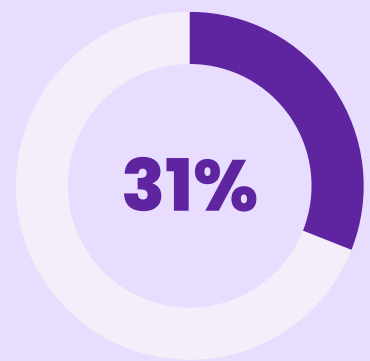

## THE HARSH REALITY

**3 OUT OF 4 SENIOR DOGS**

Never get adopted. ([ASPCA](#))

**2.7 MILLION**

Animals get euthanized annually. Older shelter pets are particularly at risk.

## STATISTICS

Of animal shelters report increase in volume per year.

Of animal shelters report full capacity or overcrowding.

Of dogs entering shelters are euthanized.